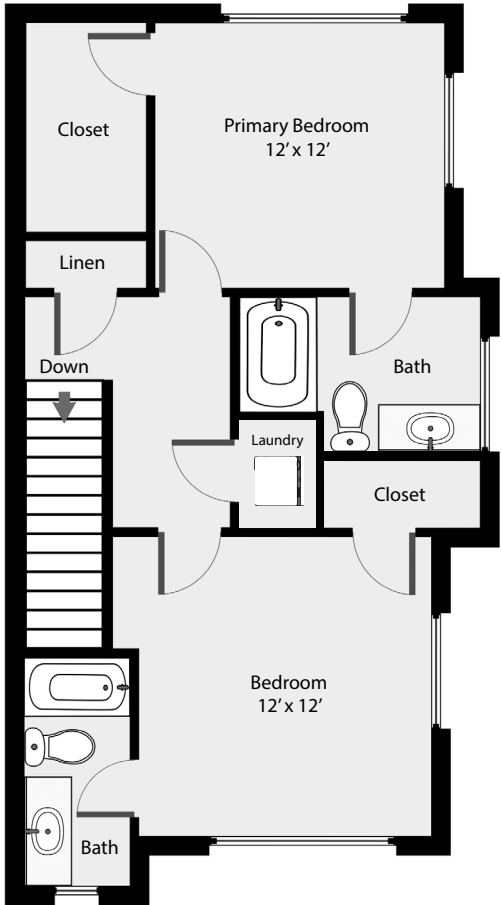

5587 Brendan Ave, Fitchburg
1,695 Total Estimated sq ft

▲ Lower Level

▲ Main Level

▲ Upper Level