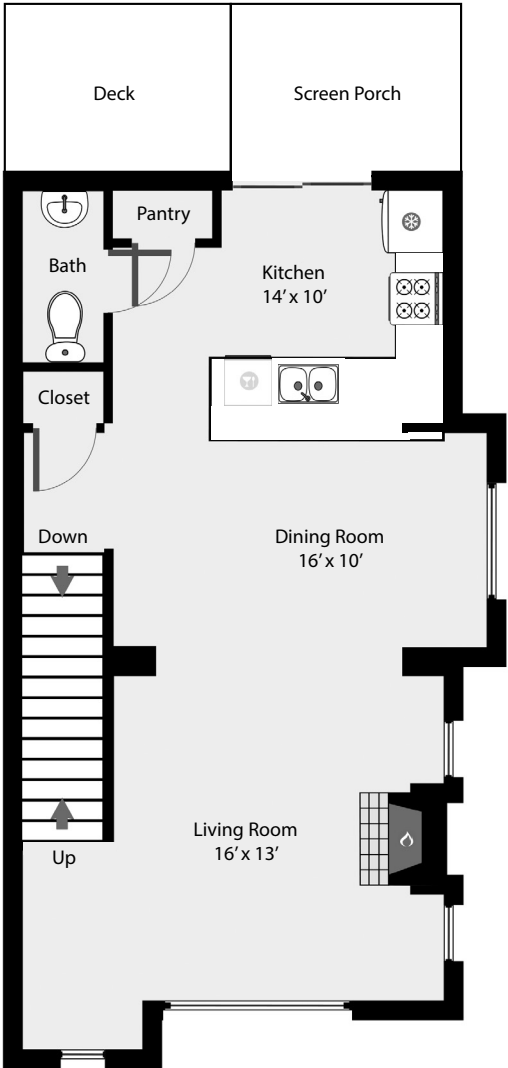

5587 Brendan Ave, Fitchburg
1,695 Total Estimated sq ft

▲ Lower Level

▲ Main Level

▲ Upper Level