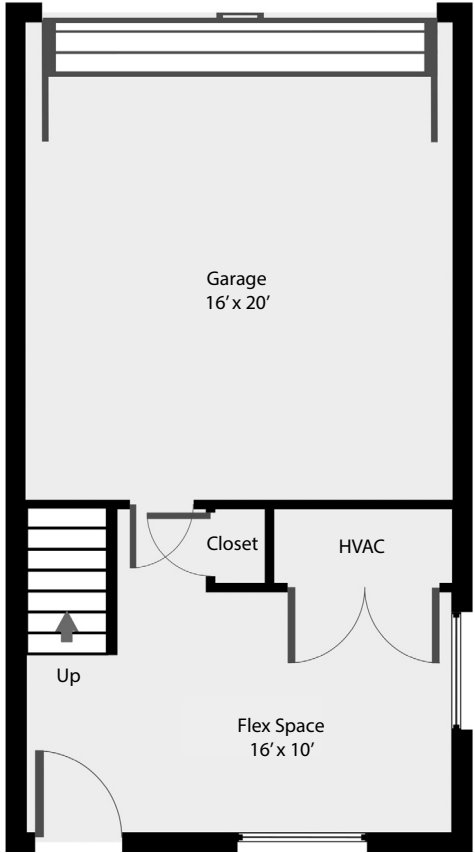

5587 Brendan Ave, Fitchburg
1,695 Total Estimated sq ft

▲ Lower Level

▲ Main Level

▲ Upper Level