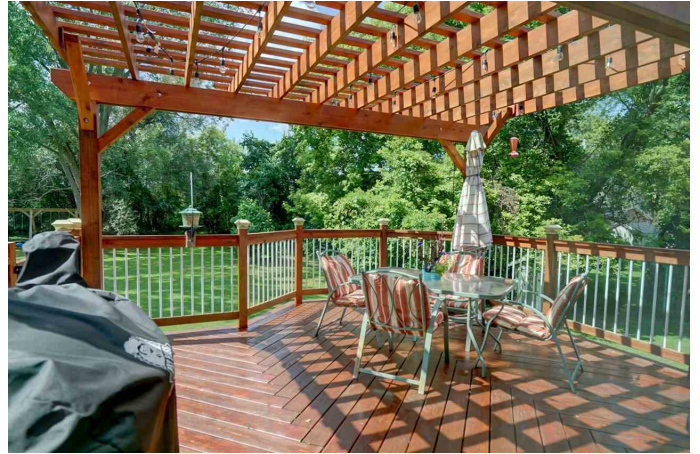

\$212,000 - 218 Sullivan St, Cambridge

MLS® #1867172

\$212,000

4 Bedroom, 2.00 Bathroom, 1,782 sqft
Single Family on 1 Acres

no, Cambridge, WI

ACCEPTED OFFER --Imagine sitting on your 17x15 deck under your pergola (2018) enjoying your favorite summer beverage while the children and/or pet are enjoying the space this backyard has to offer! Recent updates include: kitchen (cabinets, appliances, Quartz counter tops, sink, faucet, disposal & back splash-2014), upstairs bathroom (everything replace, drywall, tile floor, shower, sink, toilet-2017), basement finished (drywall, painted, subfloor, carpeting). Other improvements: 6 panel solid wood doors throughout the home, sliding patio door, front window in living room and much more! UHP Home Warranty included.

Interior

Interior Features	Wood or sim. wood floor, Washer, Dryer, Cable available, High Speed Internet, At Least 1 tub
Cooling	Forced air, Central air

Exterior

Exterior Features	Deck
-------------------	------